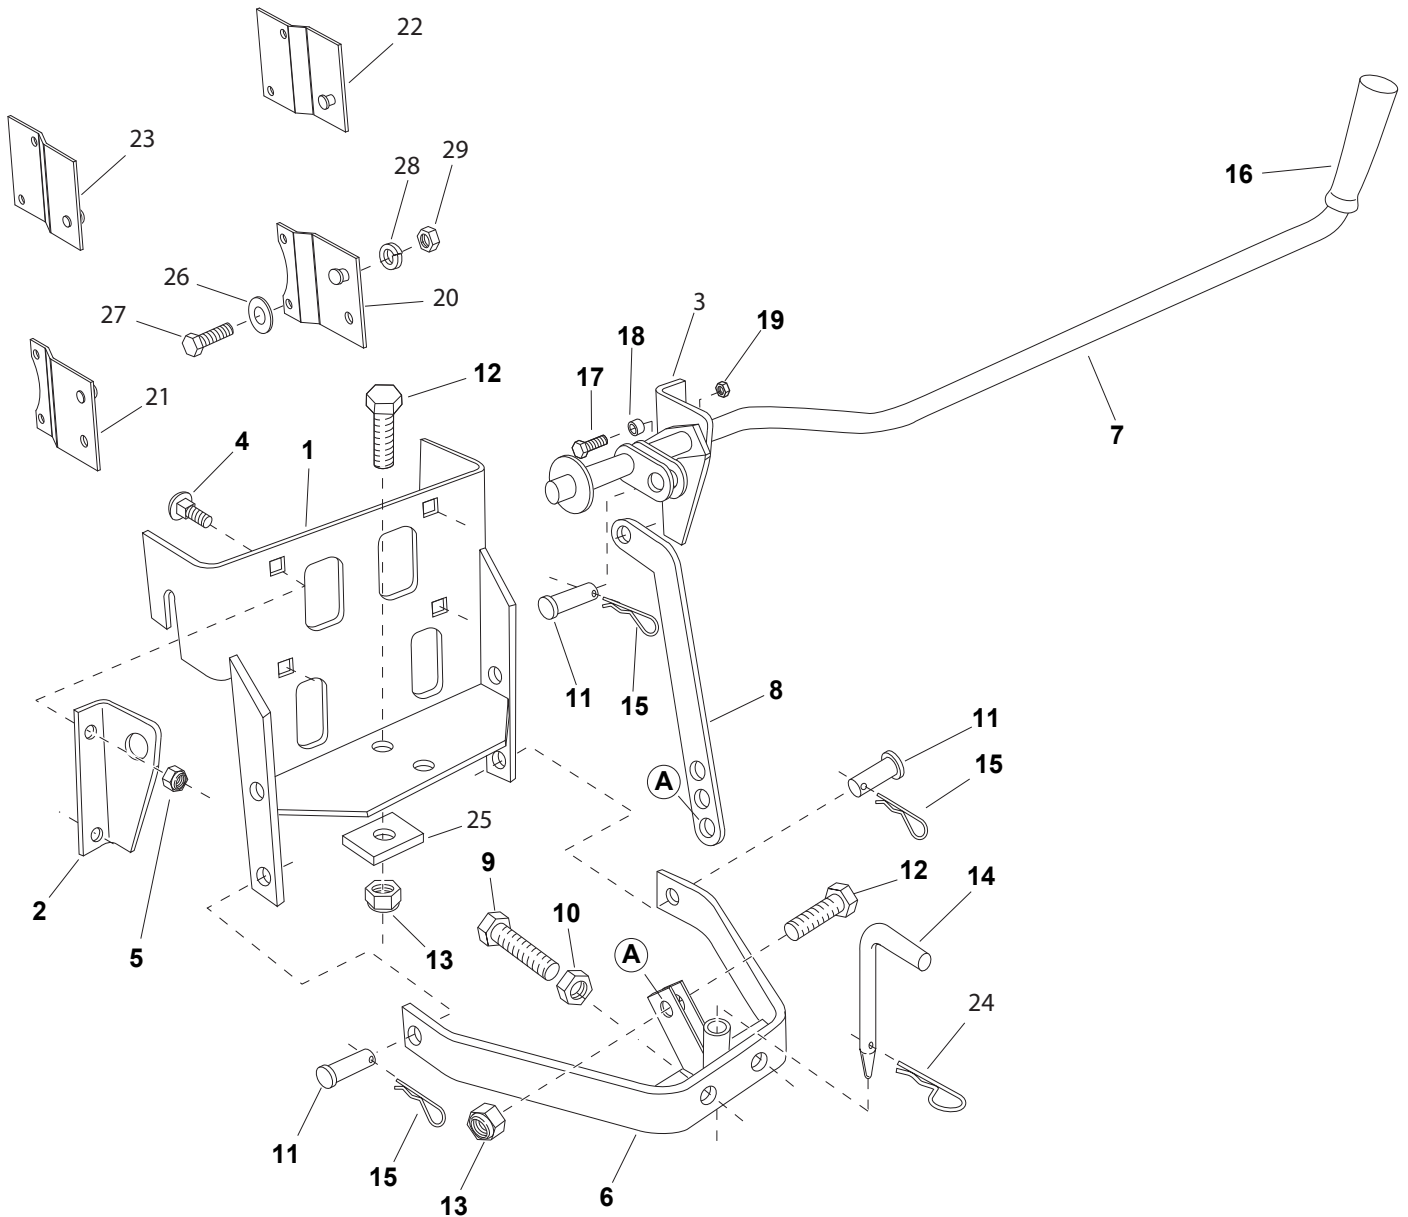

REPAIR PARTS FOR MODEL 45-03022 SLEEVE HITCH

Ref	Part No.	Qty	Description	Ref	Part No.	Qty	Description
1	65409	1	Sleeve Hitch Frame	16	46471	1	Grip, Plastic
2	25715	1	Pivot Bracket, Left	17	43063	1	Bolt, 5/16-18 x 1"
3	25714	1	Pivot Bracket, Right	18	23625	1	Spacer
4	43350	4	Bolt, Carriage 3/8-16 x 1"	19	47810	1	Nylock Nut, 5/16"
5	HA21362	4	Hex Lock Nut, 3/8-16	20	65370	1	Mounting Bracket, Right
6	65404	1	Sleeve Hitch Lift Assembly	21	65369	1	Mounting Bracket, Left
7	64625	1	Lift Lever Assembly	22	65810		Mounting Bracket, Right
8	24732	1	Lifting Link Plate	23	65811	1	Mounting Bracket, Left
9	47947	2	Bolt, Hex 5/8-11 x 2"	24	714-0117	1	Pin, Hair Cotter, 5/32"
10	712-0242	2	Hex Jam Nut, 5/8-11	25	25685	1	Spacer Plate
11	HA3980	3	Clevis Pin, 5/8" x 1-3/4"	26	43070	2	Flat Washer, 3/8"
12	47951	2	Bolt, Hex 5/8-11 x 1-3/4"	27	43087	4	Bolt, Hex 3/8-16 x 1-1/4"
13	712-0261	2	Nylock Nut, 5/8-11	28	43003	4	Lock Washer, 3/8"
14	47950	1	Pin, Sleeve Hitch	29	43015	4	Hex Nut, 3/8-16
15	43343	3	Pin, Hair Cotter 3/32"		41275	1	Owner's Manual